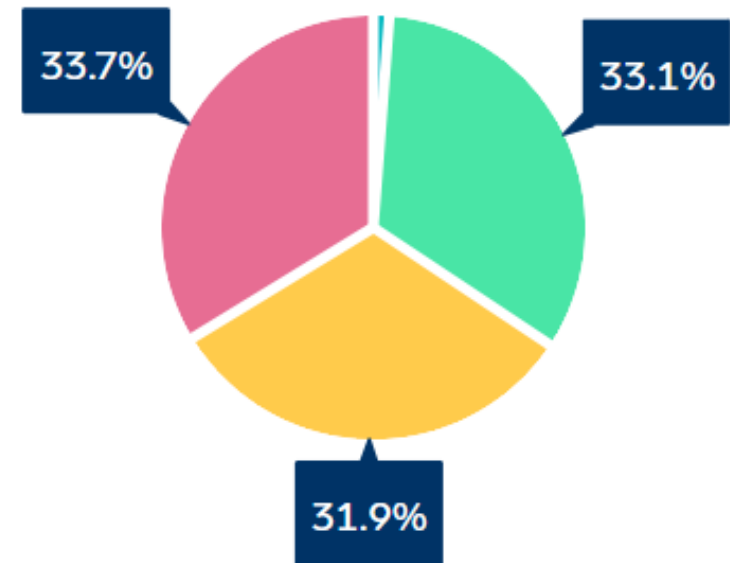

Swindon Compared to National Average

SWINDON Cycle 8

19th September 2023- 6th November 2023

● Good – 71.4%

● Requires improvement – 28.6%

NATIONAL AVERAGE

● Outstanding – 1.2%

● Good – 33.1%