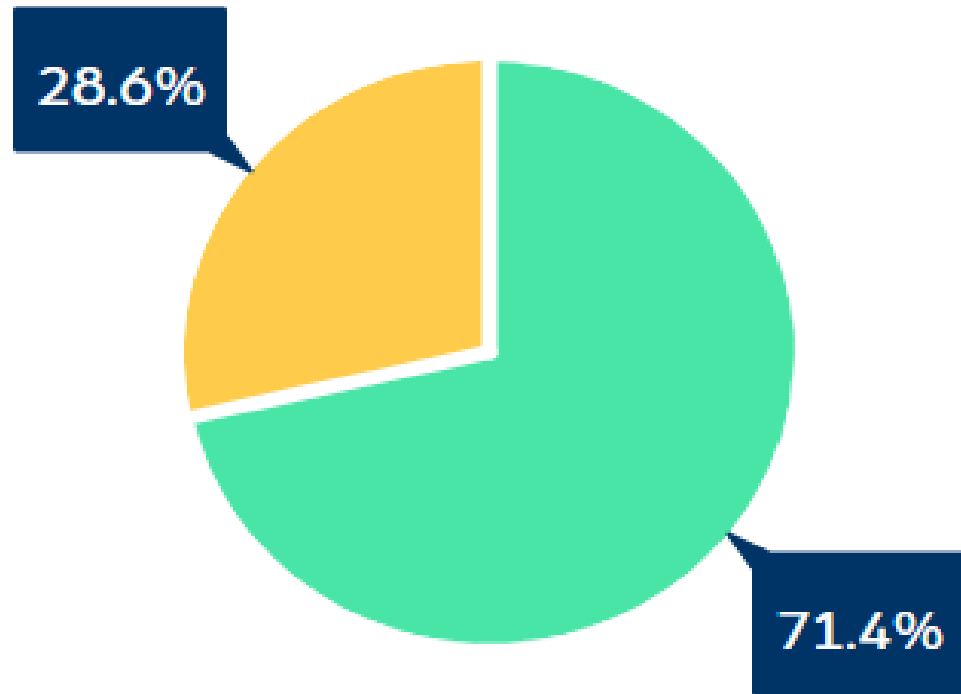

Swindon Compared to National Average

SWINDON Cycle 8

19th September 2023- 6th November 2023

● Good – 71.4%

● Requires improvement – 28.6%

NATIONAL AVERAGE

● Outstanding – 1.2%

● Good – 33.1%