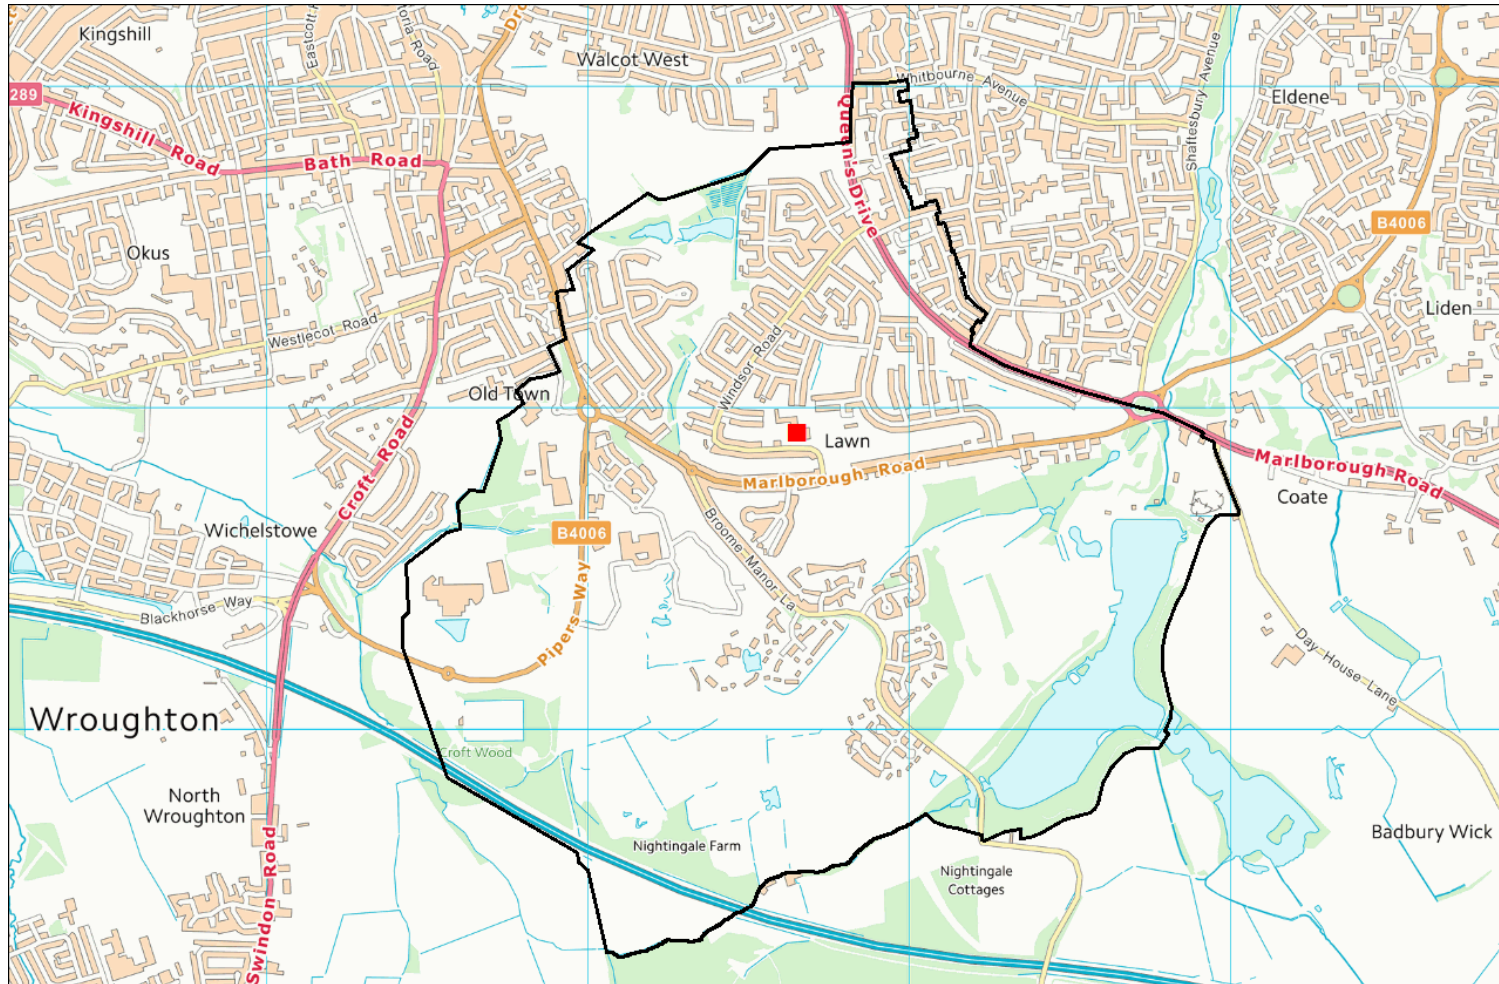

Catchment Areas
2026-2027 Local Authority
Maintained Schools
Swindon Borough Council

Beechcroft Infant Catchment area 2026-2027

Bishopstone CE Primary Catchment area 2026-2027

Chiseldon Primary Catchment area 2026-2027

Colebrook Junior Catchment area 2026-2027

East Wichel Primary Catchment area 2026-2027

Eldene Primary Catchment area 2026-2027

Lainesmead Primary Catchment area 2026-2027

Lawn Primary Catchment area 2026-2027

Westrop Primary School Catchment area 2026-2027