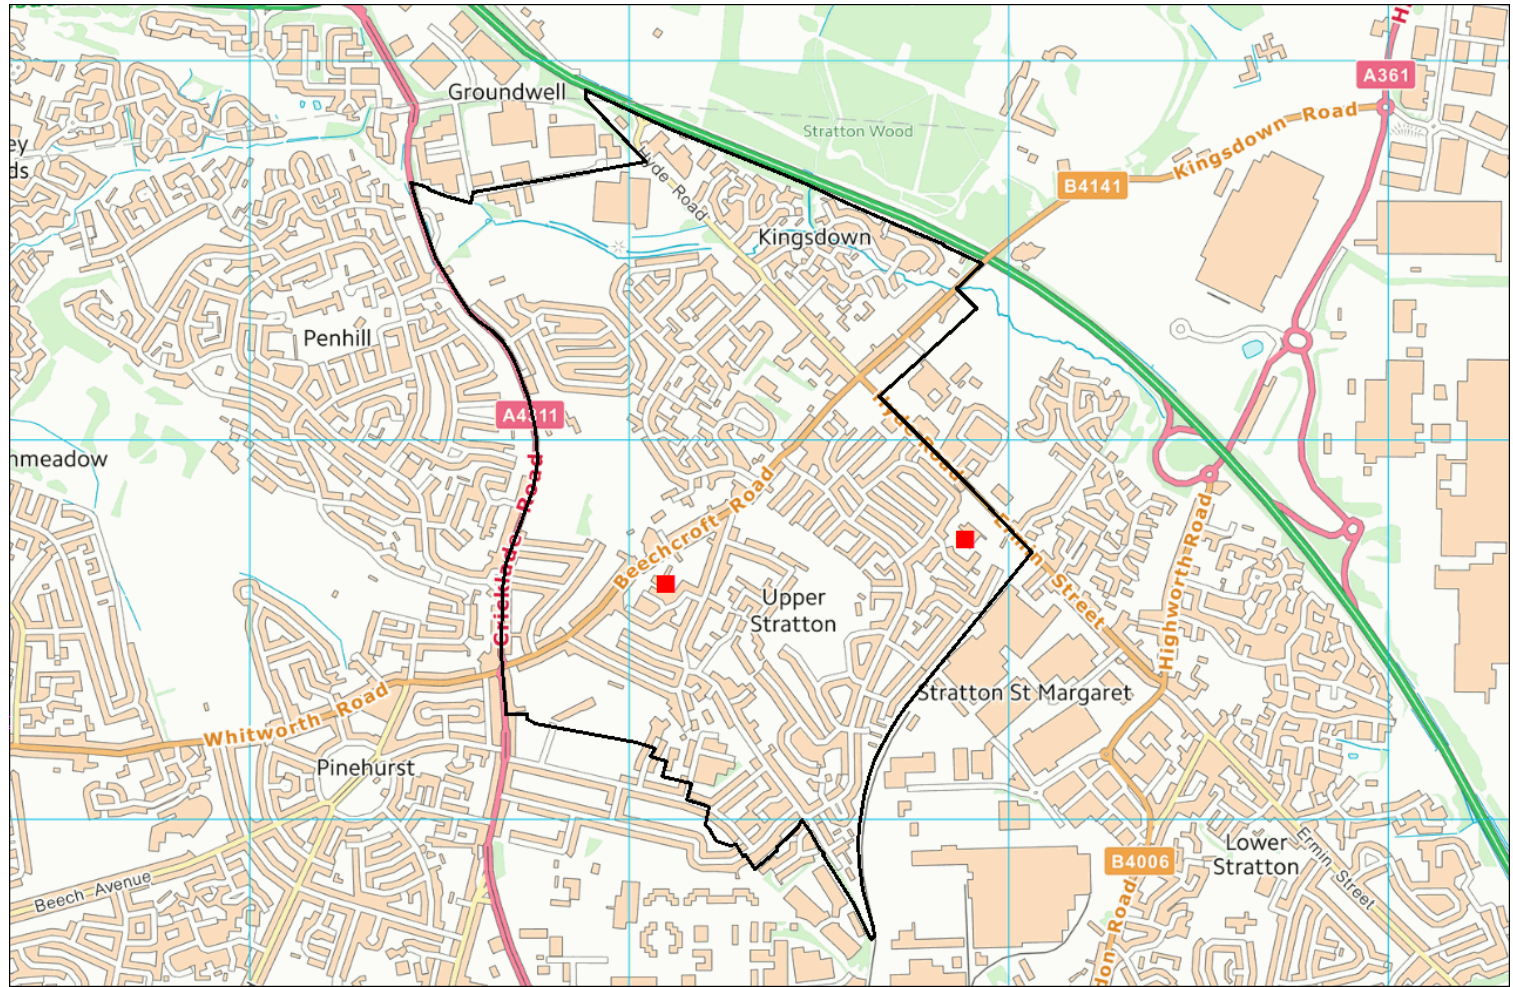

Catchment Areas
2026-2027 Local Authority
Maintained Schools
Swindon Borough Council

Beechcroft Infant Catchment area 2026-2027

Bishopstone CE Primary Catchment area 2026-2027

Chiseldon Primary Catchment area 2026-2027

Colebrook Junior Catchment area 2026-2027

East Wichel Primary Catchment area 2026-2027

Eldene Primary Catchment area 2026-2027

Lainesmead Primary Catchment area 2026-2027

Lawn Primary Catchment area 2026-2027

Westrop Primary School Catchment area 2026-2027