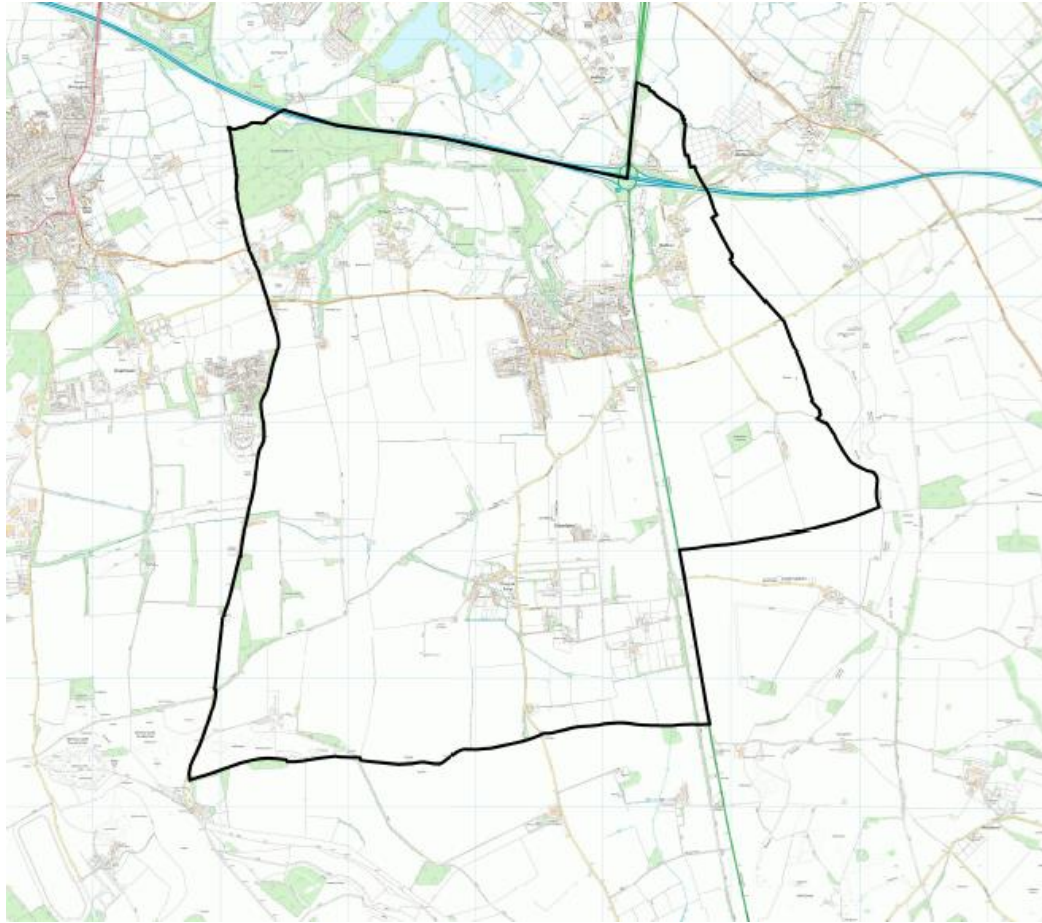

Catchment Areas
2026-2027 Local Authority
Maintained Schools
Swindon Borough Council

Beechcroft Infant Catchment area 2026-2027

Bishopstone CE Primary Catchment area 2026-2027

Chiseldon Primary Catchment area 2026-2027

Colebrook Junior Catchment area 2026-2027

East Wichel Primary Catchment area 2026-2027

Eldene Primary Catchment area 2026-2027

Lainesmead Primary Catchment area 2026-2027

Lawn Primary Catchment area 2026-2027

Westrop Primary School Catchment area 2026-2027