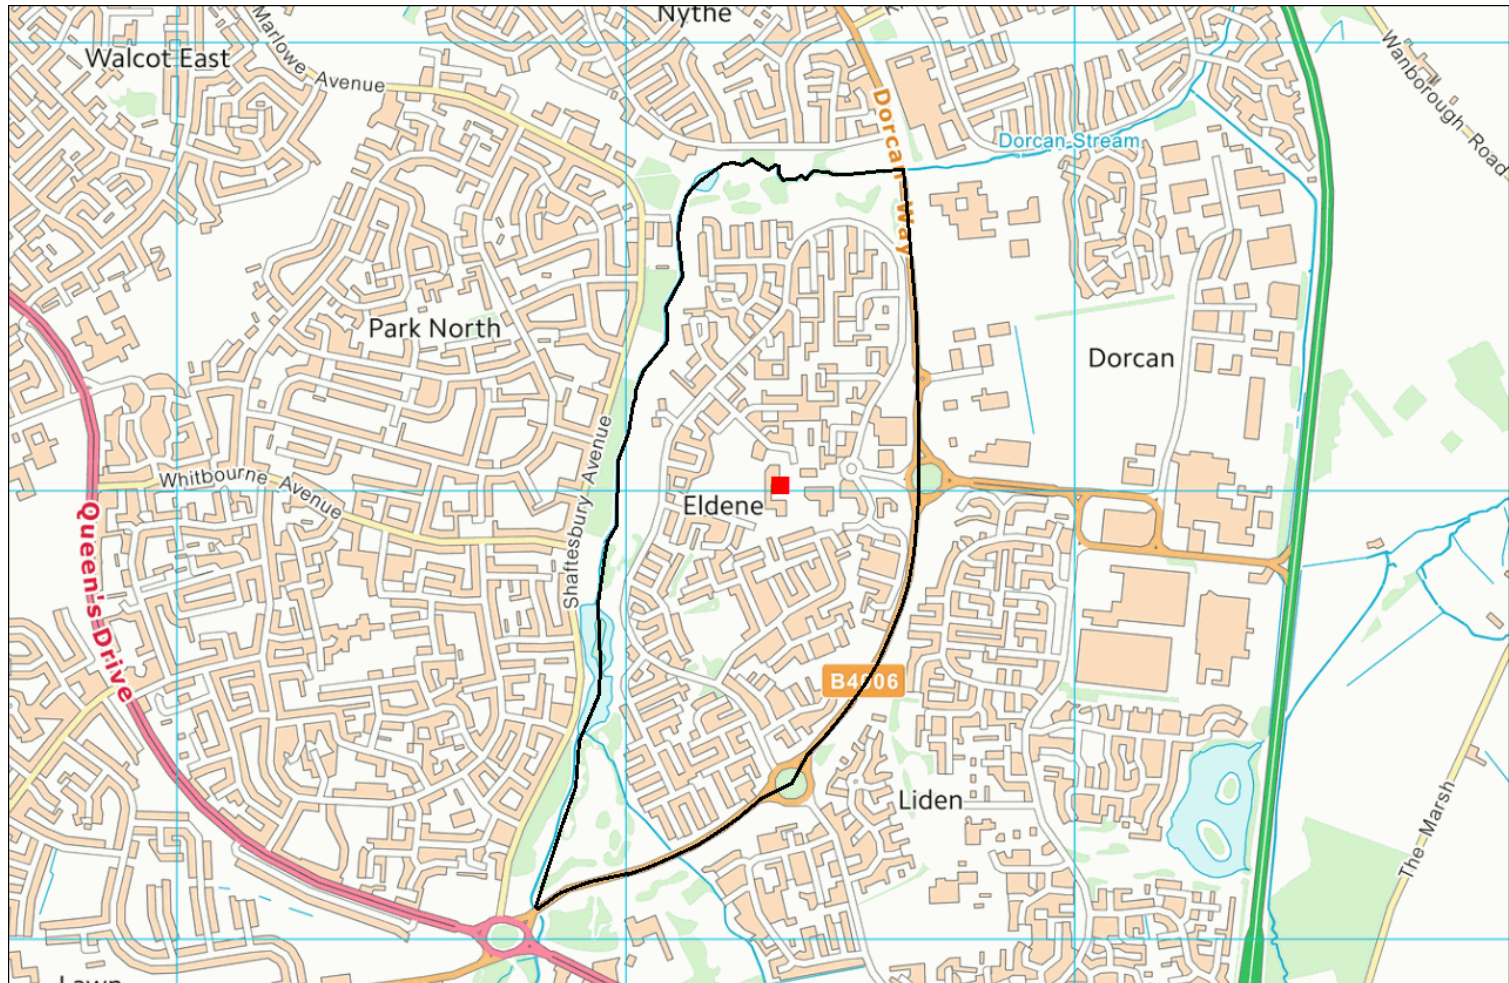

Catchment Areas
2026-2027 Local Authority
Maintained Schools
Swindon Borough Council

Beechcroft Infant Catchment area 2026-2027

Bishopstone CE Primary Catchment area 2026-2027

Chiseldon Primary Catchment area 2026-2027

Colebrook Junior Catchment area 2026-2027

East Wichel Primary Catchment area 2026-2027

Eldene Primary Catchment area 2026-2027

Lainesmead Primary Catchment area 2026-2027

Lawn Primary Catchment area 2026-2027

Westrop Primary School Catchment area 2026-2027