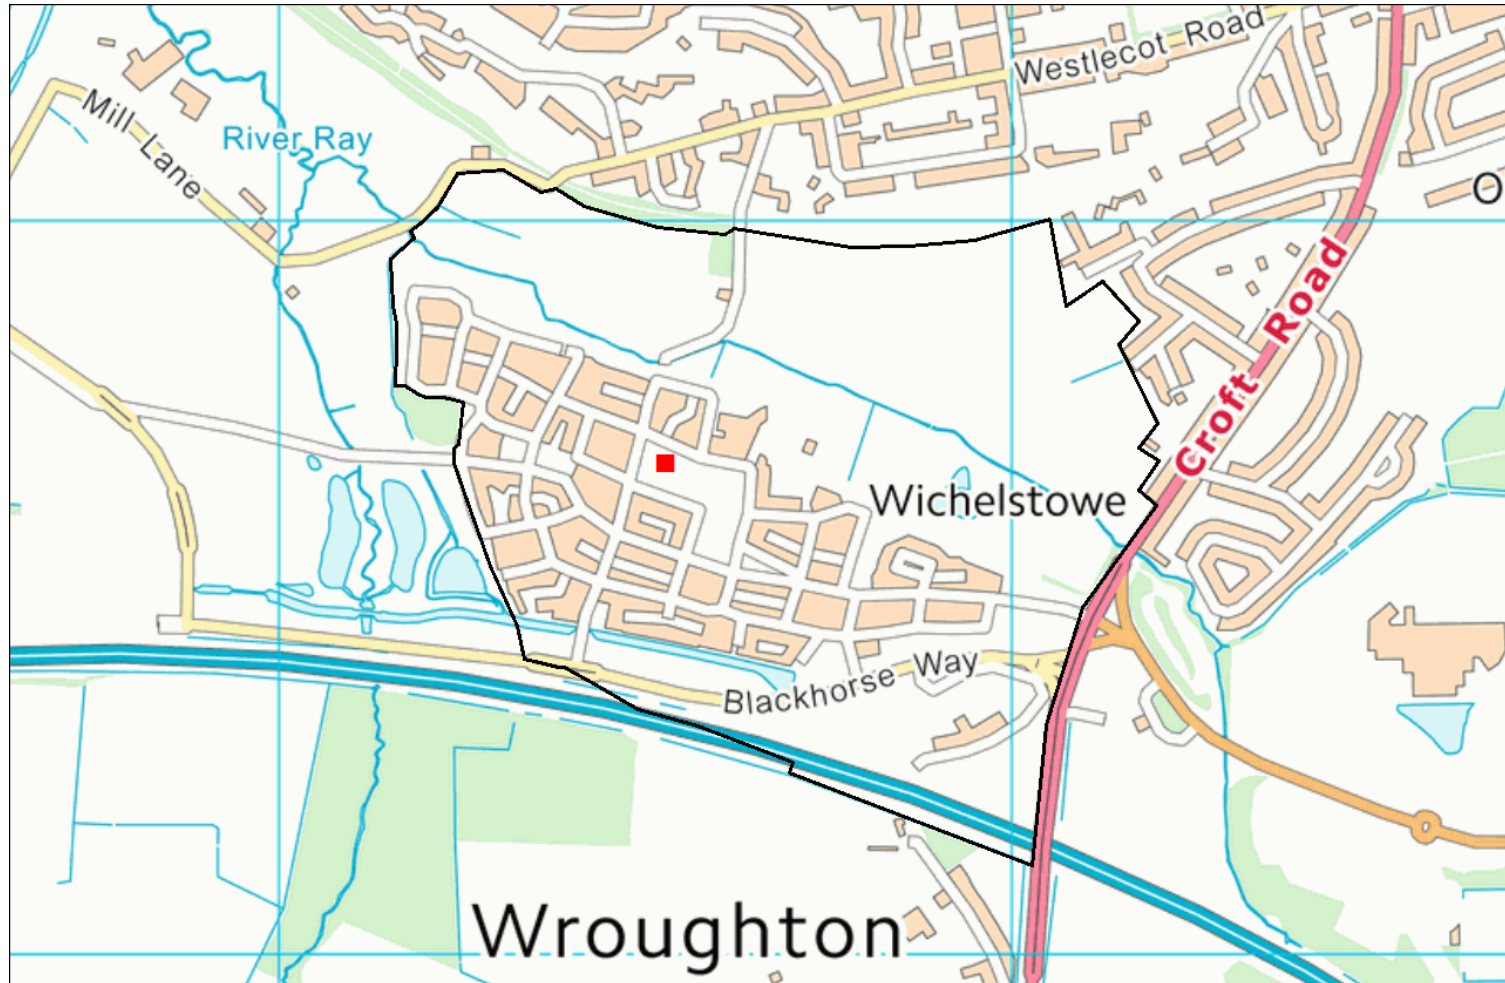

Catchment Areas
2026-2027 Local Authority
Maintained Schools
Swindon Borough Council

Beechcroft Infant Catchment area 2026-2027

Bishopstone CE Primary Catchment area 2026-2027

Chiseldon Primary Catchment area 2026-2027

Colebrook Junior Catchment area 2026-2027

East Wichel Primary Catchment area 2026-2027

Eldene Primary Catchment area 2026-2027

Lainesmead Primary Catchment area 2026-2027

Lawn Primary Catchment area 2026-2027

Westrop Primary School Catchment area 2026-2027