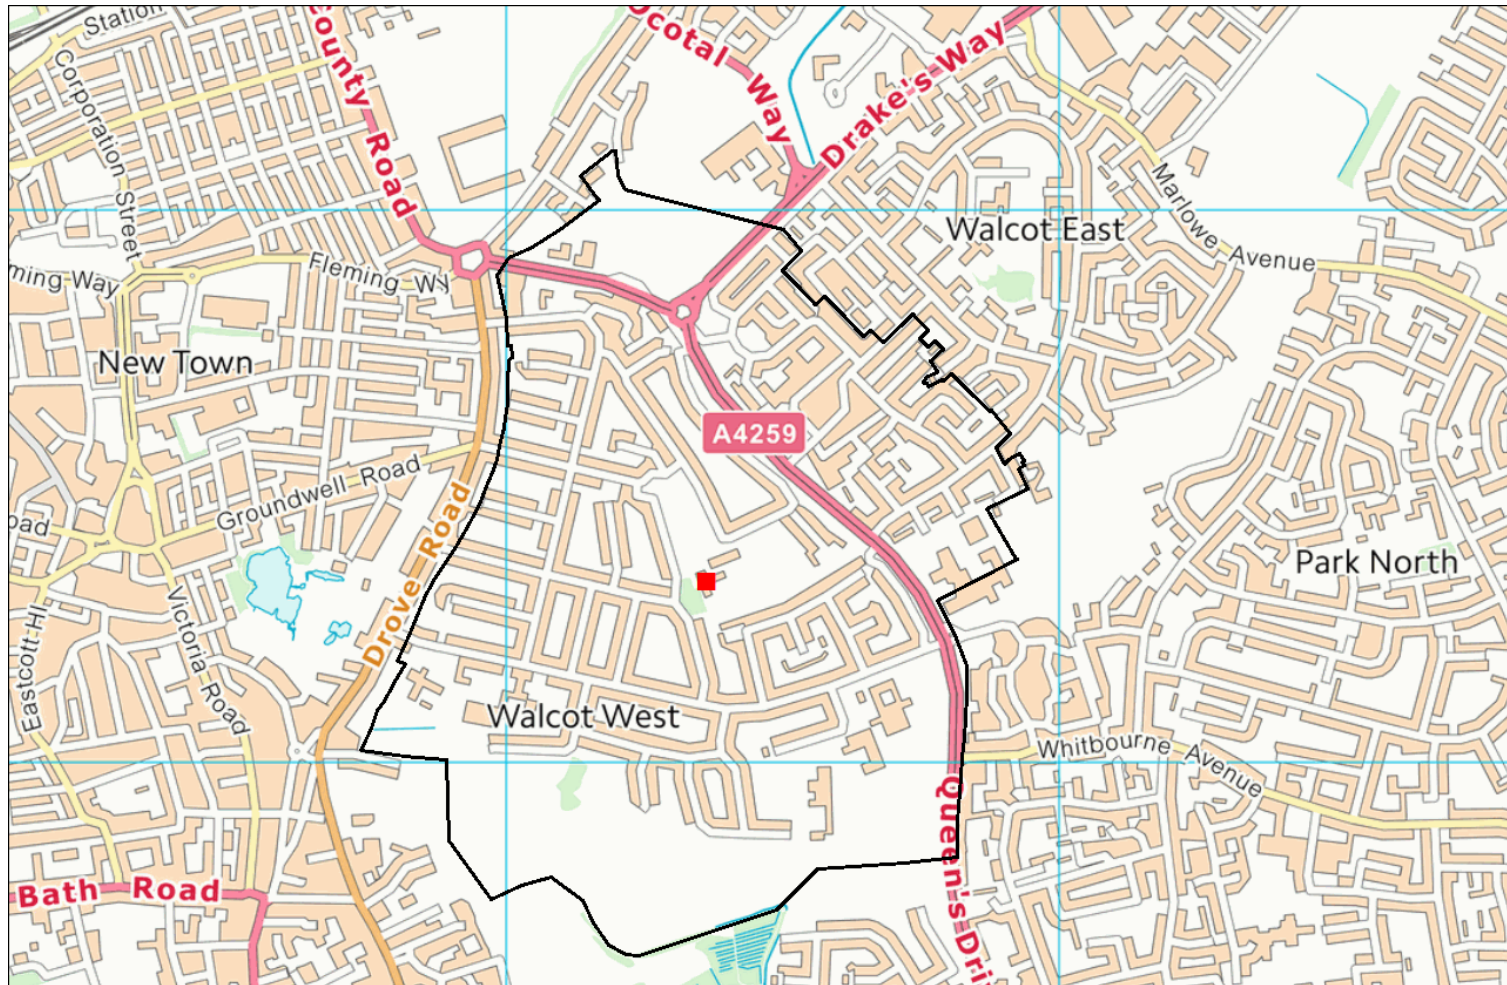

Catchment Areas
2026-2027 Local Authority
Maintained Schools
Swindon Borough Council

Beechcroft Infant Catchment area 2026-2027

Bishopstone CE Primary Catchment area 2026-2027

Chiseldon Primary Catchment area 2026-2027

Colebrook Junior Catchment area 2026-2027

East Wichel Primary Catchment area 2026-2027

Eldene Primary Catchment area 2026-2027

Lainesmead Primary Catchment area 2026-2027

Lawn Primary Catchment area 2026-2027

Westrop Primary School Catchment area 2026-2027