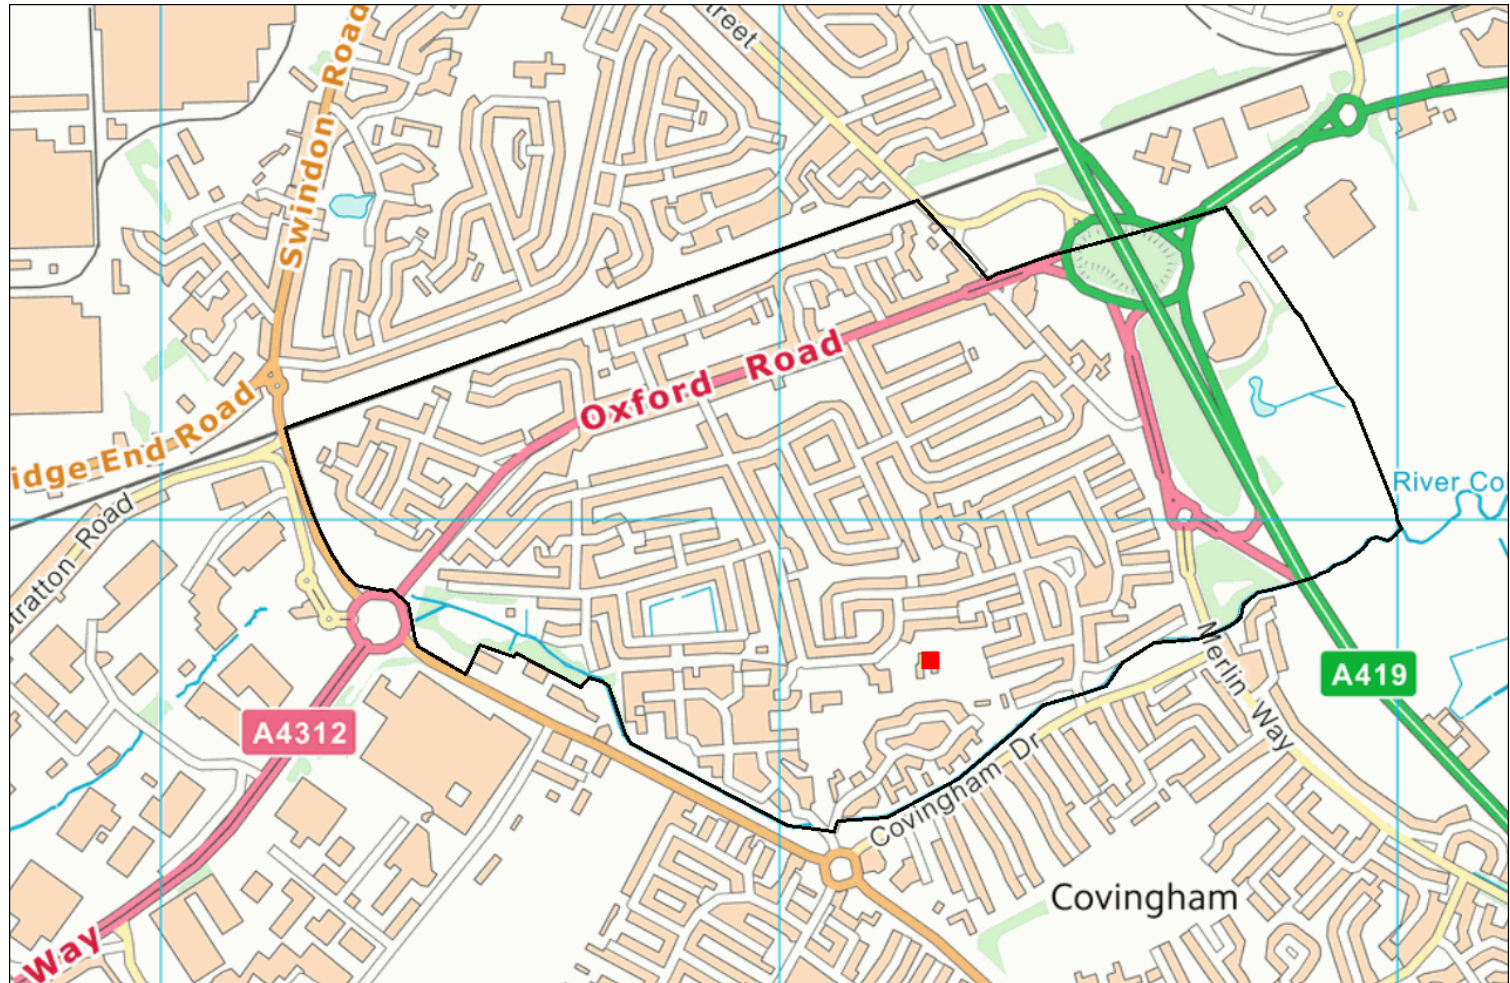

Catchment Areas
2026-2027 Local Authority
Maintained Schools
Swindon Borough Council

Beechcroft Infant Catchment area 2026-2027

Bishopstone CE Primary Catchment area 2026-2027

Chiseldon Primary Catchment area 2026-2027

Colebrook Junior Catchment area 2026-2027

East Wichel Primary Catchment area 2026-2027

Eldene Primary Catchment area 2026-2027

Lainesmead Primary Catchment area 2026-2027

Lawn Primary Catchment area 2026-2027

Westrop Primary School Catchment area 2026-2027