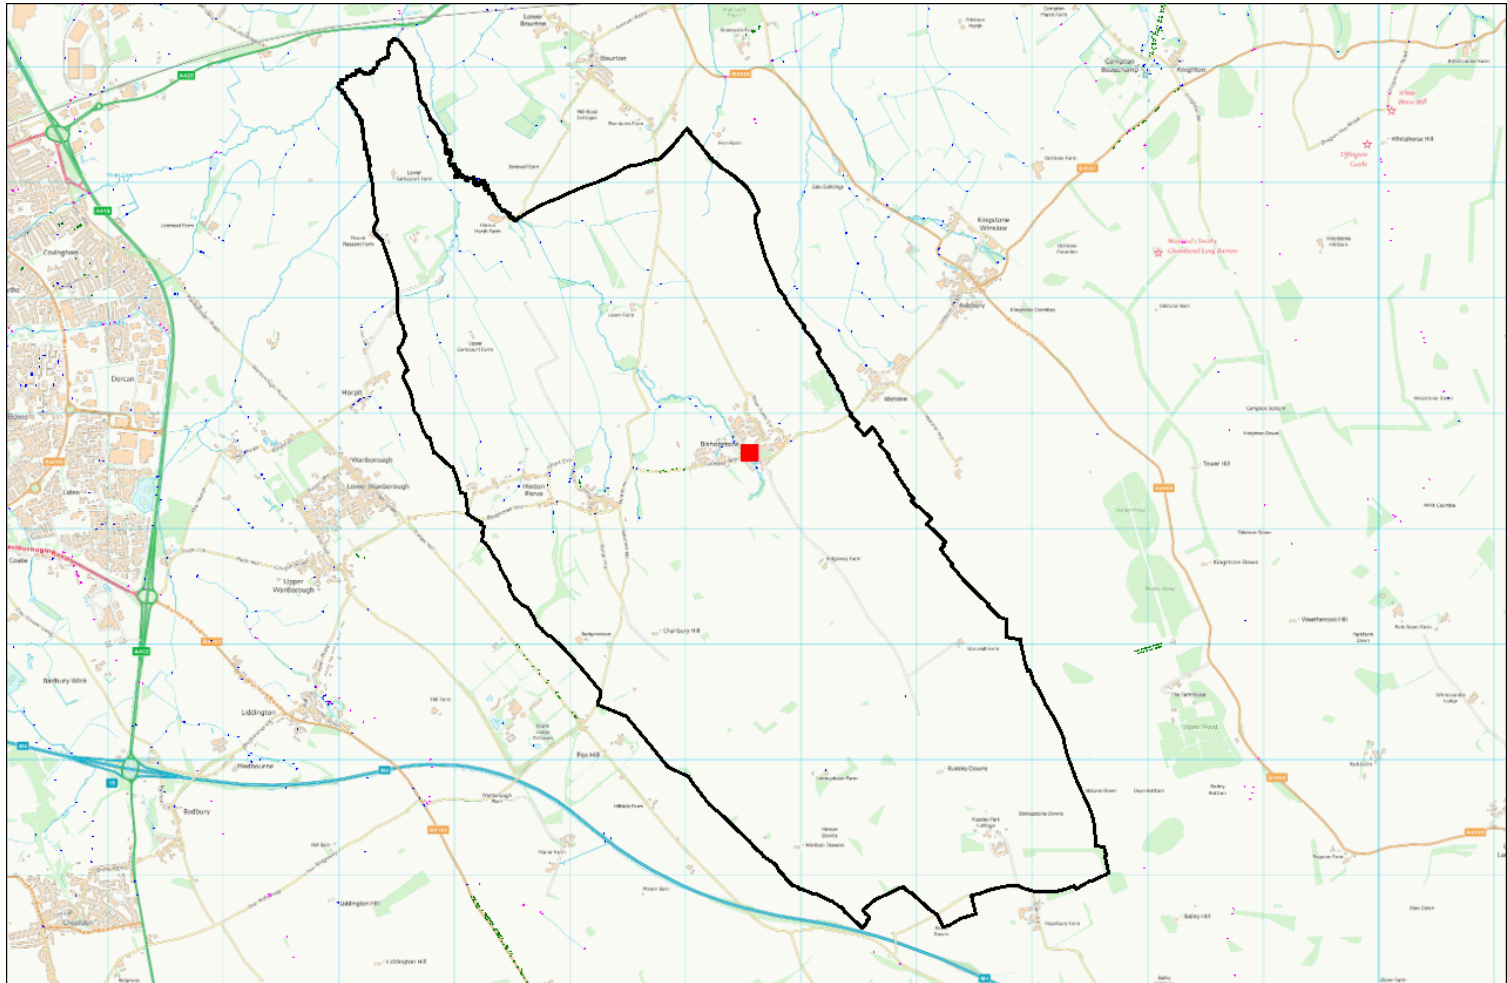

Catchment Areas
2026-2027 Local Authority
Maintained Schools
Swindon Borough Council

Beechcroft Infant Catchment area 2026-2027

Bishopstone CE Primary Catchment area 2026-2027

Chiseldon Primary Catchment area 2026-2027

Colebrook Junior Catchment area 2026-2027

East Wichel Primary Catchment area 2026-2027

Eldene Primary Catchment area 2026-2027

Lainesmead Primary Catchment area 2026-2027

Lawn Primary Catchment area 2026-2027

Westrop Primary School Catchment area 2026-2027